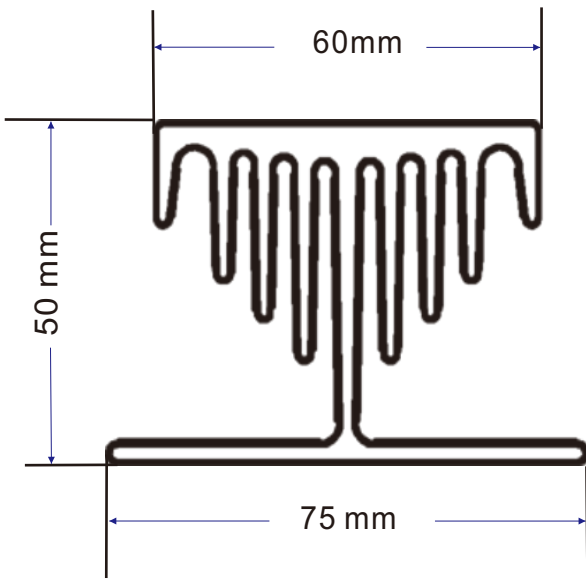

HEAT SINK

KH050 SERIES

Model No.	Length L(mm)	Suitable SSR
KH050-50	50	5A, 10A

Size: (Unit : mm)

SIZE : 60mm X 50mm

Assembly