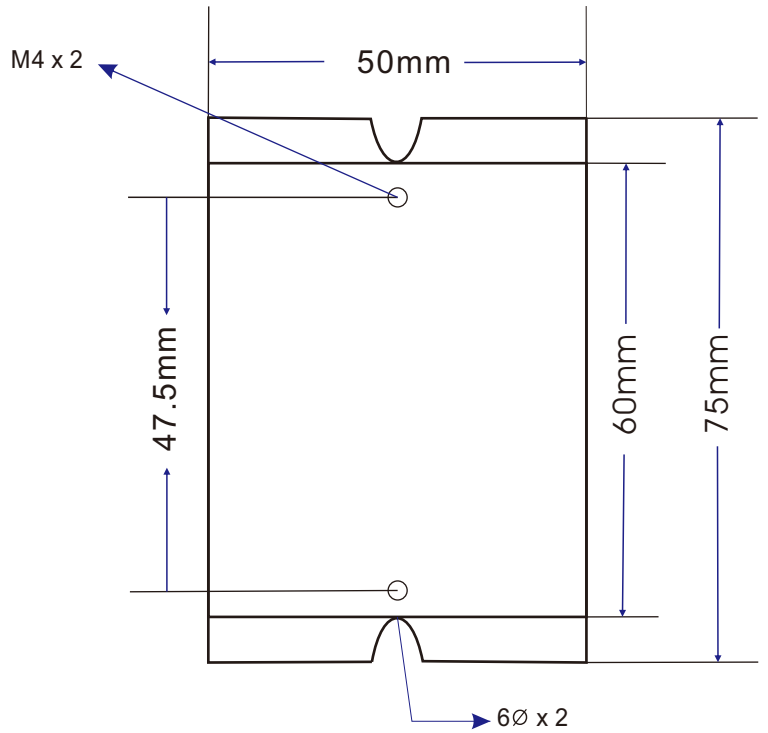

HEAT SINK

KH050 SERIES

Model No.	Length L(mm)	Suitable SSR
KH050-50	50	5A, 10A

Size: (Unit : mm)

SIZE : 60mm X 50mm

Assembly