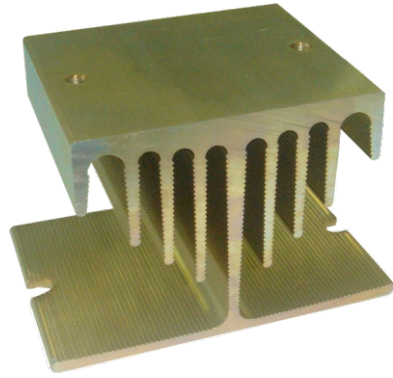

HEAT SINK

KH050 SERIES

Model No.	Length L(mm)	Suitable SSR
KH050-50	50	5A, 10A

Size: (Unit : mm)

SIZE : 60mm X 50mm

Assembly